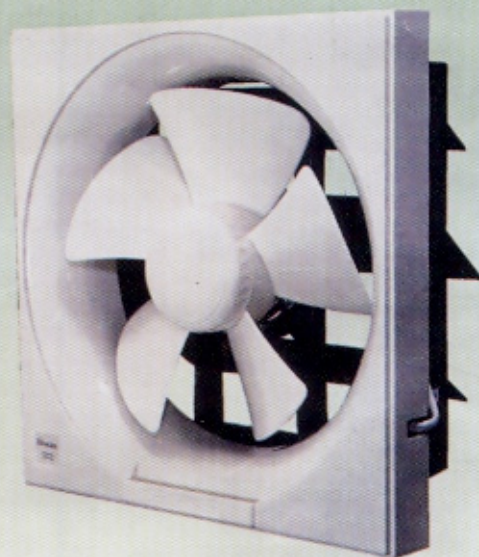

**Shams****شمس**

# VENTILATING FANS

**EASY INSTALLATION!  
POWERFUL!  
COMFORTABLE!**

ROUND TYPE  
(6" & 8")

SQUARE TYPE  
(6", 8", 10" & 12")

### Specification for "Shams" Ventilating Fans

Model	V	Hz	Power Consumption (W)	Speed (R/M)	Air Delivery (CMM)	Power Factor (%)	Weight (Kg)
SVF-6R	230	50	14	1900	4.3	56	0.6
SVF-8R	230	50	20	1850	7.0	60	1.2
SVF-15cm	230	50	18	1400	4.0	93	1.1
SVF-20cm	230	50	29	1250	8.0	96	1.7
SVF-25cm	230	50	36	1200	12.0	96	2.0
SVF-30cm	230	50	39	1100	16.0	96	2.6