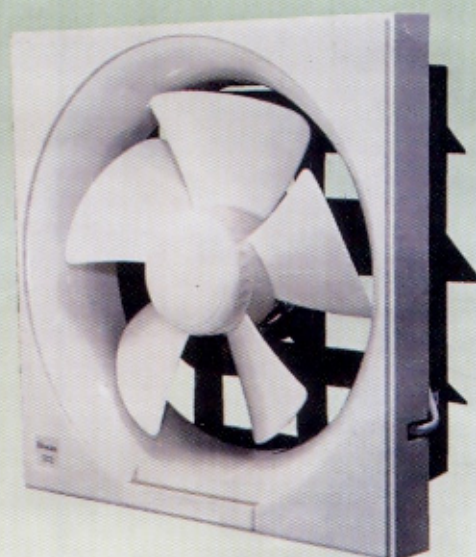

**Shams**<sup>®</sup>**شمس**<sup>®</sup>

# VENTILATING FANS

**EASY INSTALLATION!  
POWERFUL!  
COMFORTABLE!**

ROUND TYPE  
(6" & 8")

SQUARE TYPE  
(6", 8", 10" & 12")

## Specification for "Shams" Ventilating Fans

Model	V	Hz	Power Consumption (W)	Speed (R/M)	Air Delivery (CMM)	Power Factor (%)	Weight (Kg)
SVF-6R	230	50	14	1900	4.3	56	0.6
SVF-8R	230	50	20	1850	7.0	60	1.2
SVF-15cm	230	50	18	1400	4.0	93	1.1
SVF-20cm	230	50	29	1250	8.0	96	1.7
SVF-25cm	230	50	36	1200	12.0	96	2.0
SVF-30cm	230	50	39	1100	16.0	96	2.6